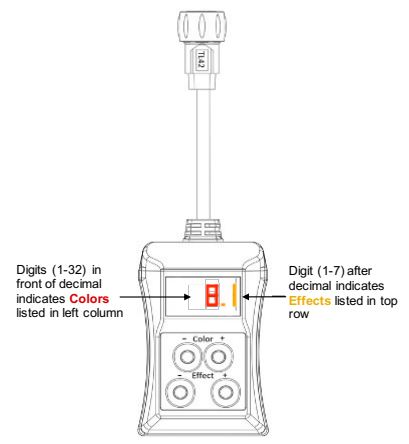

Shaded cells indicate special combinations that don't follow the standard grid.

- Removable after setting your chosen color and effect combination or scene
 - Only one Scene Sender needed to program several strings
 - Scene Sender is weather resistant and able to remain outdoors if desired
- Power/Control Module will remember last scene
 - Press + - Effect buttons simultaneously
- LED Display can be turned on and off
 - Press + - Color buttons simultaneously