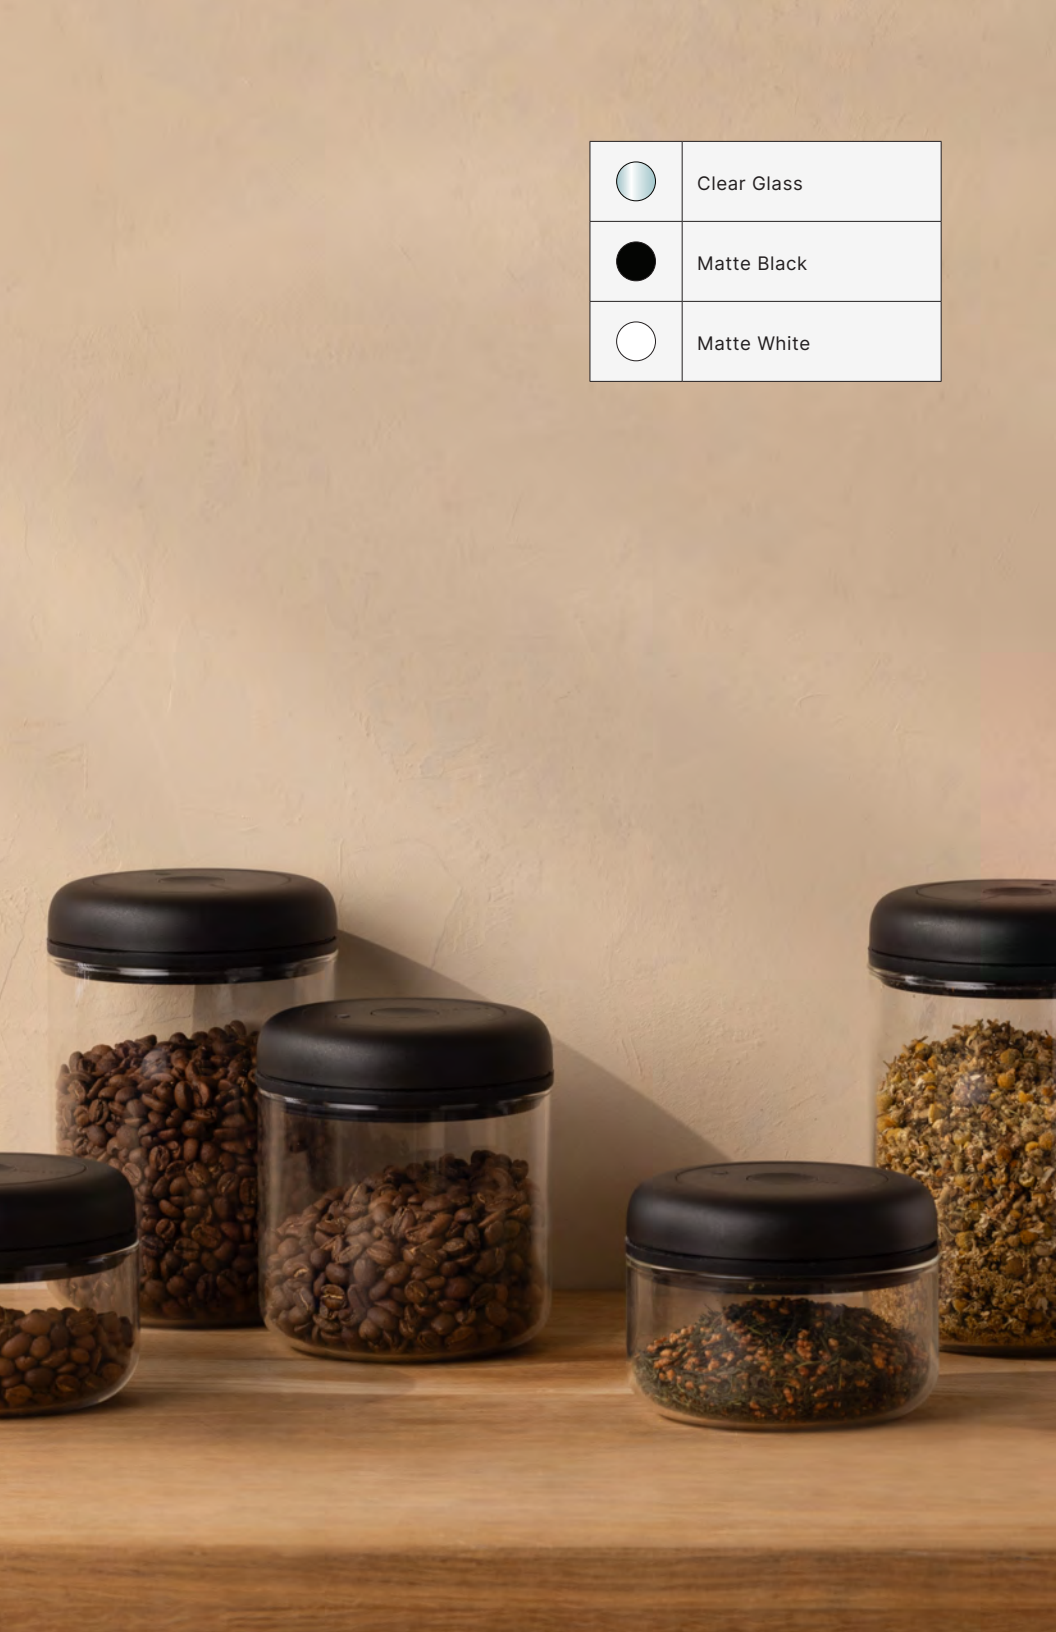

	Clear Glass
	Matte Black
	Matte White

Atmos Vacuum Canister

Keep coffee, snacks, and treats fresher for longer.

The airtight canister features a simple twist mechanism to remove air and prevent oxidation—extending your coffee and snack’s lifespan twofold.