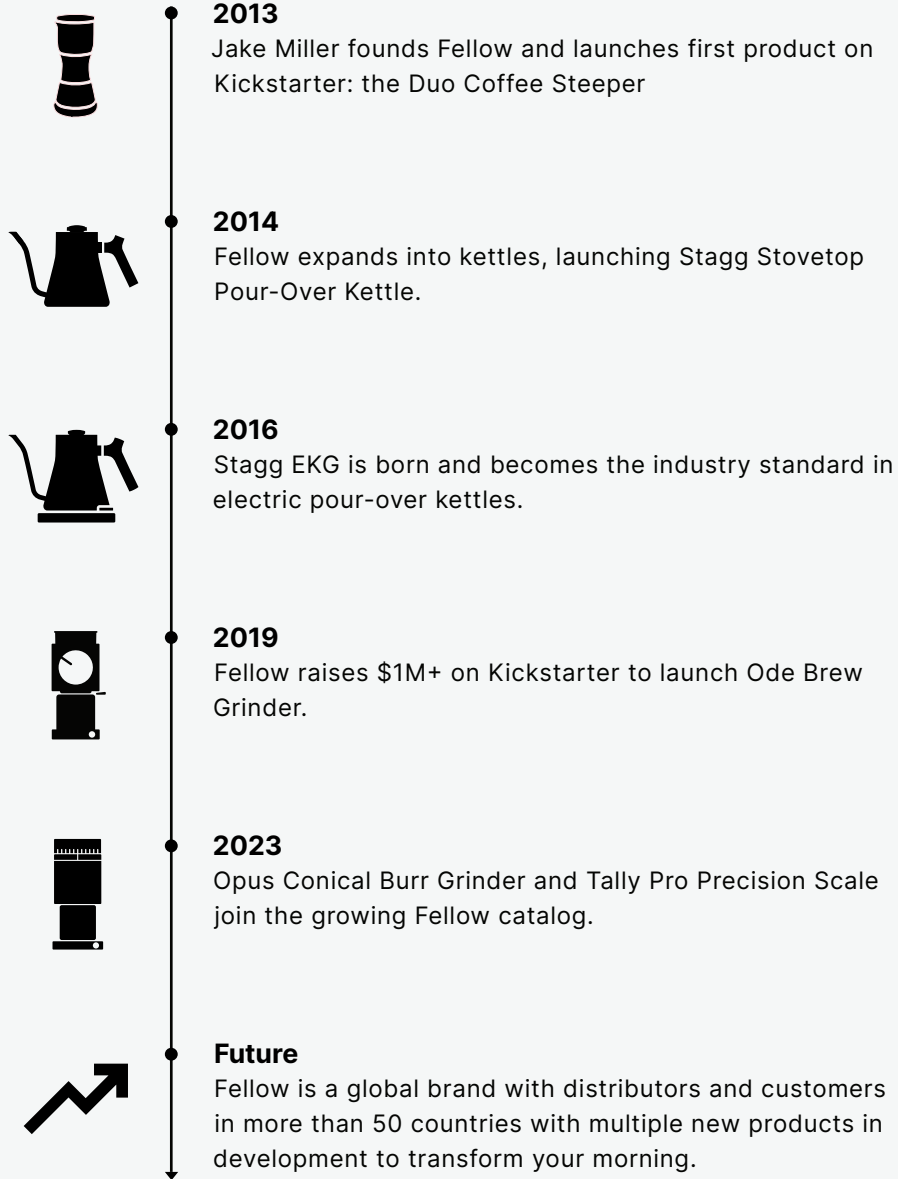

10 years of product excellence

AWARDS

- Oprah's Favorite Things 2023: Stagg EKG Pro
- Named one of Fast Company's Most Innovative Companies of 2023
- Winner of 2023 Red Dot Award: Opus Conical Burr Grinder
- Winner of Good Housekeeping 2023 Kitchen Gear, Coffee and Tea: Tally
- Winner of SCA 2022 Best New Product: Clara French Press
- Winner of SCA 2021 Best New Product & Red Dot Award: Ode Brew Grinder
- Winner of SCA 2021 Best Vessel Design: Carter Move Mug